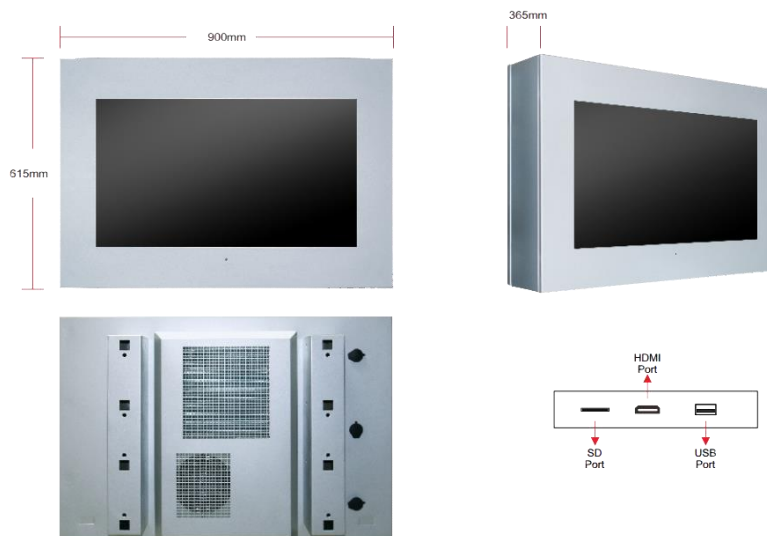

Designed for:

- Security
- Transportation
- ATM Automation
- Medical Equipment
- Gaming Machine
- Networking POS
- General Application

Specification

Specifications:

PRODUCT		ACE OD320M
PANEL	Panel Model	32inch TFT LED
	Max Resolution	1920x1080
	Aspect Ratio	16:09
	Pixel Pitch	0.36375*0.36375
	Viewing Angle	89/89/89/89
	Contrast Ratio	1400 : 1
	Brightness	5000cd/m ²
	Response Time	6.5ms
	Display Area (mm)	698.4x392.85mm
	Panel Size(mm)	727.4x429x227mm
	Screen Weight	4.8Kg
	Lamp Type	WLED
INTERFACE	X1	HDMI port
	X2	SD port
	X3	USB port
DESIGN	Color	Matte Black
	Material	Metal
EXTENDABLE FUNCTI ONS	Motion Sensor	Options
	Color	Options
FUNCTION	Video Format	MPG, MPG-1, MPG-2, MPG-4, AVI, Mp4, MOV, FLV, 3GP, M2TS, MKV, RM
	Audio/picture Format	MP3/JPEG, BMP, PNG
	Memory Cards	Compact SD Card/USB flash drive
	Screen Mode	Landscape & Portrait
	Memory Protection	Auto up date contents to SD card via USB drive
	Timer Function	Auto Power on/off
	Play Modes	Play videos automatically once power on and replay, Playlist function
	Protect Function	Effectively prevent the player from being stolen in public place
	Power Memory	Support program replaying from the setting time before the power failure
	Slide Show	Support background music when playing picture
	Interface Language	Support different languages (Chinese, English, etc.)
	Scroll Caption	Support scrolling caption, effect index can be changed
Calendar & time	Support checking calendar, adjusting time and displaying it on the screen on/off	
ON-SCREEN DISPLAY LANGUAGES	English, Chinese etc	
POWER	Mains Power	AC 100-240V, 50-60 Hz
	Consumption	127 W
SOUND	Built-in Speakers	2 x 10W