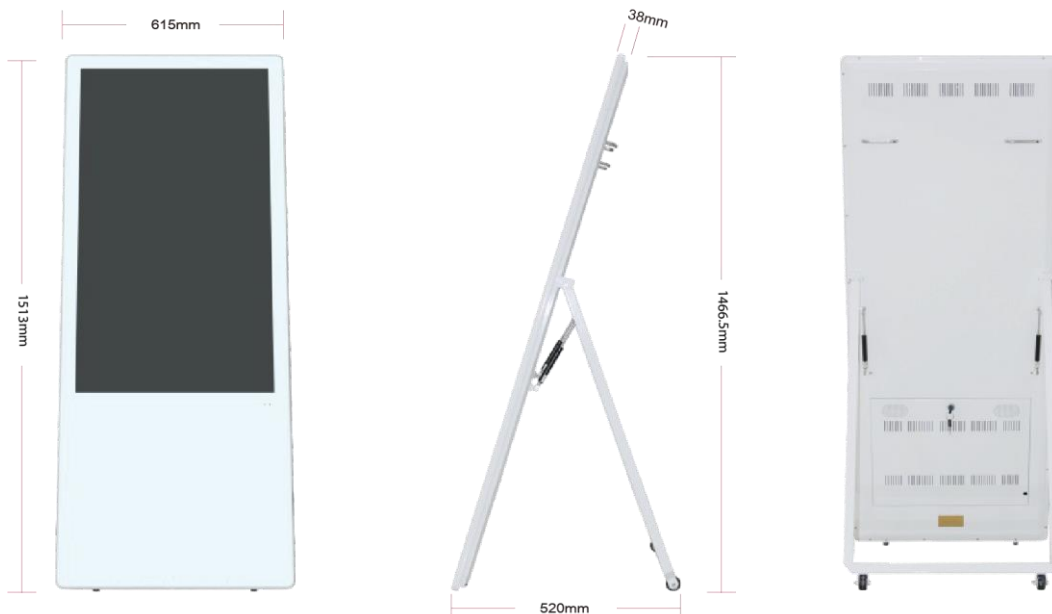

43" Information board Display with one touch Android system

ACE IB430A

The **ACE IB430A** Digital Signage is the remote-controlled distribution and playback of digital content (TV programs, advertising, menus, and every sort of information) on networks of displays. These displays can range from digital billboards to much smaller screens, either at a single location or across multiple sites. It's all about targeting the audience with relevant information. Digital signage enables users to display their messages more dynamically and targeted.

ACE has demonstrated a Digital Signage application on android platform. The application provides the features of updating the content from remote web browser, playback of video content, image, HTML web pages and scrolling text messages.

Key Features:

- Android 7.1 operating system
- Rockchip RK3288 Quad-core CPU
- 2/4GB DDR3 + 8/16GB Flash
- 802.11 b/g/n internal Wifi
- 3G/WI FI /WLAN Network connection
- Remote Management Software
- Portrait display mode
- 1080P Display output

Designed for:

- POS
- Hotel
- Self-service Terminal
- Public Information Display
- Hospitality
- In-vehicles And Transportation