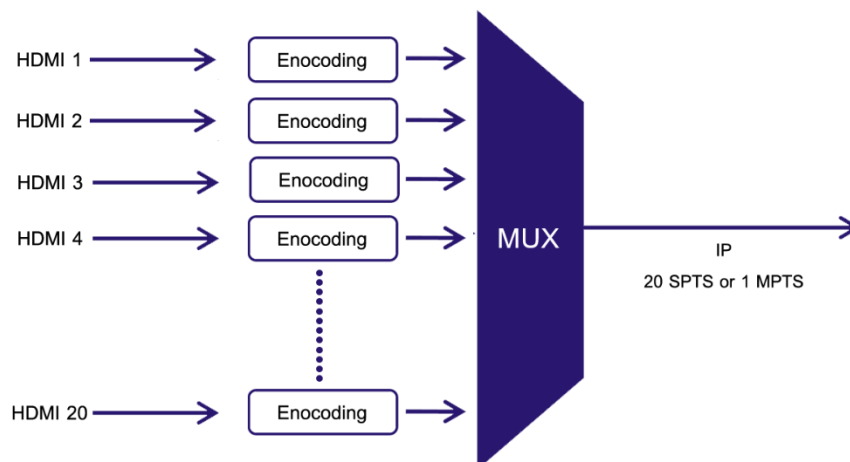

Principle Chart: