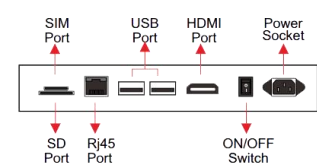

43" JB-type Information Board with IR touch Android system

ACE KJB430AIR

The **ACE KJB430AIR** Digital Signage is the remote-controlled distribution and playback of digital content (TV programs, advertising, menus, and every sort of information) on networks of displays. These displays can range from digital billboards to much smaller screens, either at a single location or across multiple sites. It's all about targeting the audience with relevant information. Digital signage enables users to display their messages more dynamically and targeted.

Designed for:

- POS
- Hotel
- Self-service Terminal
- Public Information Display
- Hospitality
- In-vehicles And Transportation

Specification

Specifications:

PRODUCT	ACE KJB43AIR	
PANEL	Panel Model	43inch TFT LED
	Max Resolution	1920x1080
	Aspect Ratio	16:09
	Pixel Pitch	0.4903x0.4903
	Viewing Angle	89/89/89/89
	Contrast Ratio	1200 : 1
	Brightness	500cd/m ²
	Response Time	26ms
	Display Area (mm)	941.184x529.416mm
	Panel Size(mm)	973x565.8x29mm
	Screen Weight	11Kg
Lamp Type	WLED	
INTERNAL MEDIA PLAYER	CPU	Quad-core ARM Cortex-A17,1.8GHz
	GPU	ARM Mali-T764
	RAM	2/4GB DDR3
	ROM	8/16GB Flash
	OS	Android 7.1
CONNECTOR	USB 2.0	X2
	HDMI (Output)	X1
	SD	X1
	Rj45	X1
	3G SIM (Optional)	X1
CONNECTIVITY	LAN	RJ45 Port, 10/100M Ethernet
	WiFi	Built-in WiFi 802.11B/G/N
	3G (Optional)	WCDMA
FILE SUPPORT	Video	H.264, MKV, WMV9, MPEG 1/2/4, HD Divx, Xvid, RM/RMVB;
	Image	BMP/PNG/GIF/JPEG
	Audio	MP3,WMA,WAV,EAAC+, MP2 dec, Vorbis (Ogg), AC3, FLAC, APE, BSAC
	Scrolling Text	txt